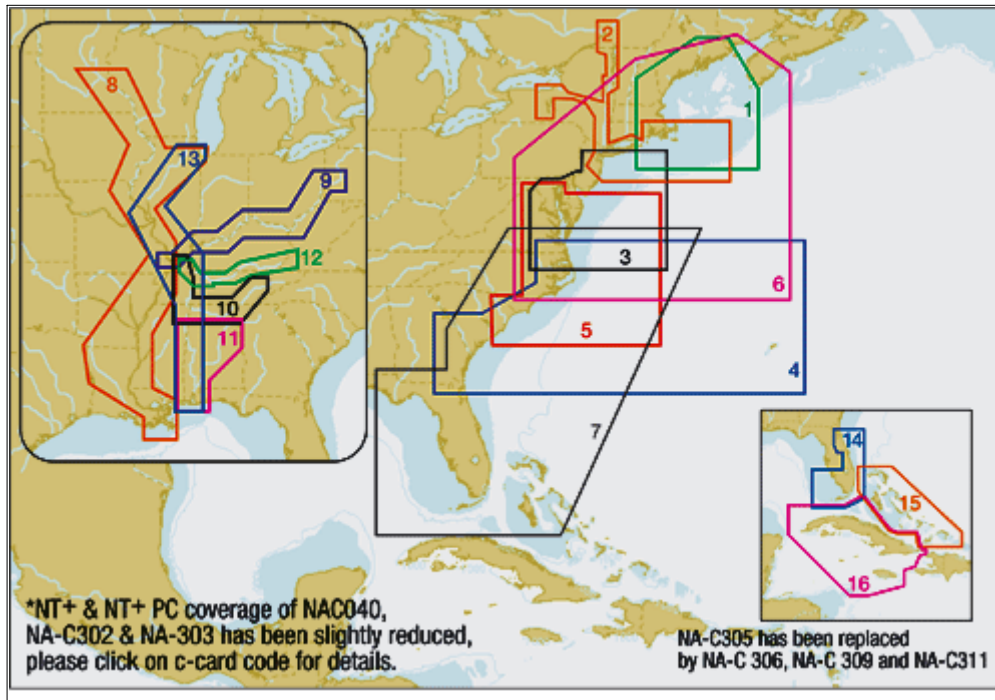

North America | Central & South America | Northern, Western & Central Europe | Southern Europe | Africa & The Middle East | Indian Ocean, Asia & Oceania | Russian Federation

North America East Coasts & Rivers (W)

Click on the **code** for more information

No	MAX C-MAP NT	MAX/PC C-MAP NT	NT+	NT+/PC	Description	Price
1	-	-	M-NA-C301	M-NA-C301	PASSAMAQUODDY BAY TO NARRAGANSETT BAY	W
2	-	-	M-NA-C302	M-NA-C302	CAPE COD, LONG ISLAND AND HUDSON RIVER	W
3	-	-	M-NA-C303	M-NA-C303	SHINNECOCK BAY TO ALBEMARLE SOUND	W
4	-	-	M-NA-C304	M-NA-C304	NORFOLK TO BERMUDA TO JACKSONVILLE	W
5	-	-	M-NA-C310	M-NA-C310	CAPE MAY TO WINYAH BAY	W
6	M-NA-M320	-	-	-	PASSAMAQUODDY BAY TO CAPE LOOKOUT	W
7	M-NA-M321	-	-	-	CAPE HENRY TO APALACHICOLA BAY	W
8	-	-	M-NA-C040	M-NA-C040	MISSISSIPPI AND ILLINOIS RIVERS	W
9	-	-	M-NA-C039	M-NA-C039	OHIO AND MONONGAHELA RIVERS	W
10	-	-	M-NA-C041	M-NA-C041	TN RIVER: PADUCAH TO KNOXVILLE	W
11	-	-	M-NA-C045	M-NA-C045	TOMBIGBEE WATERWAY & BLACK WARRIOR R.	W
12	-	-	M-NA-C046	-	CUMBERLAND RIVER	W
13	-	-	M-NA-C047	-	INLAND CIRCLE ROUTE: CHICAGO TO MOBILE	W
14	-	-	M-NA-C309	-	JACKSONVILLE TO FORT MYERS	W
15	-	-	M-NA-C306	-	BAHAMAS	W