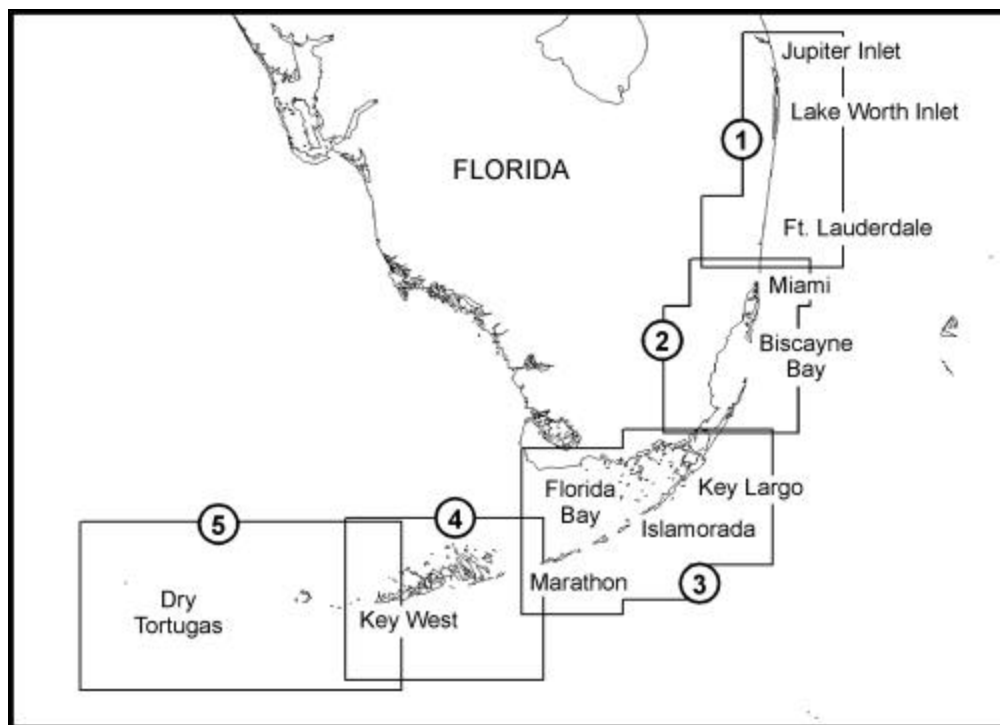

LIGHT MARINE

→ home → Light Marine → C-MAP NT+ → back

INFO

LIGHT MARINE

FISHERY

SHIPPING

Southern Florida & the Keys

Click on the **code** for more information

No.	Code	Description	Price	Status*
1	M-NA-C385	JUPITER INLET TO FORT LAUDERDALE	L+	NEW
2	M-NA-C386	HOLLYWOOD BEACH TO CARD SOUND	L+	NEW
3	M-NA-C387	BARNES SD - FLORIDA BAY TO MARATHON	L+	NEW
4	M-NA-C388	MARATHON TO KEY WEST	L+	NEW
5	M-NA-C389	KEY WEST TO DRY TORTUGAS	L+	NEW

L+=Local+; S+=Standard+; W+=Wide+; I+ = Inland+